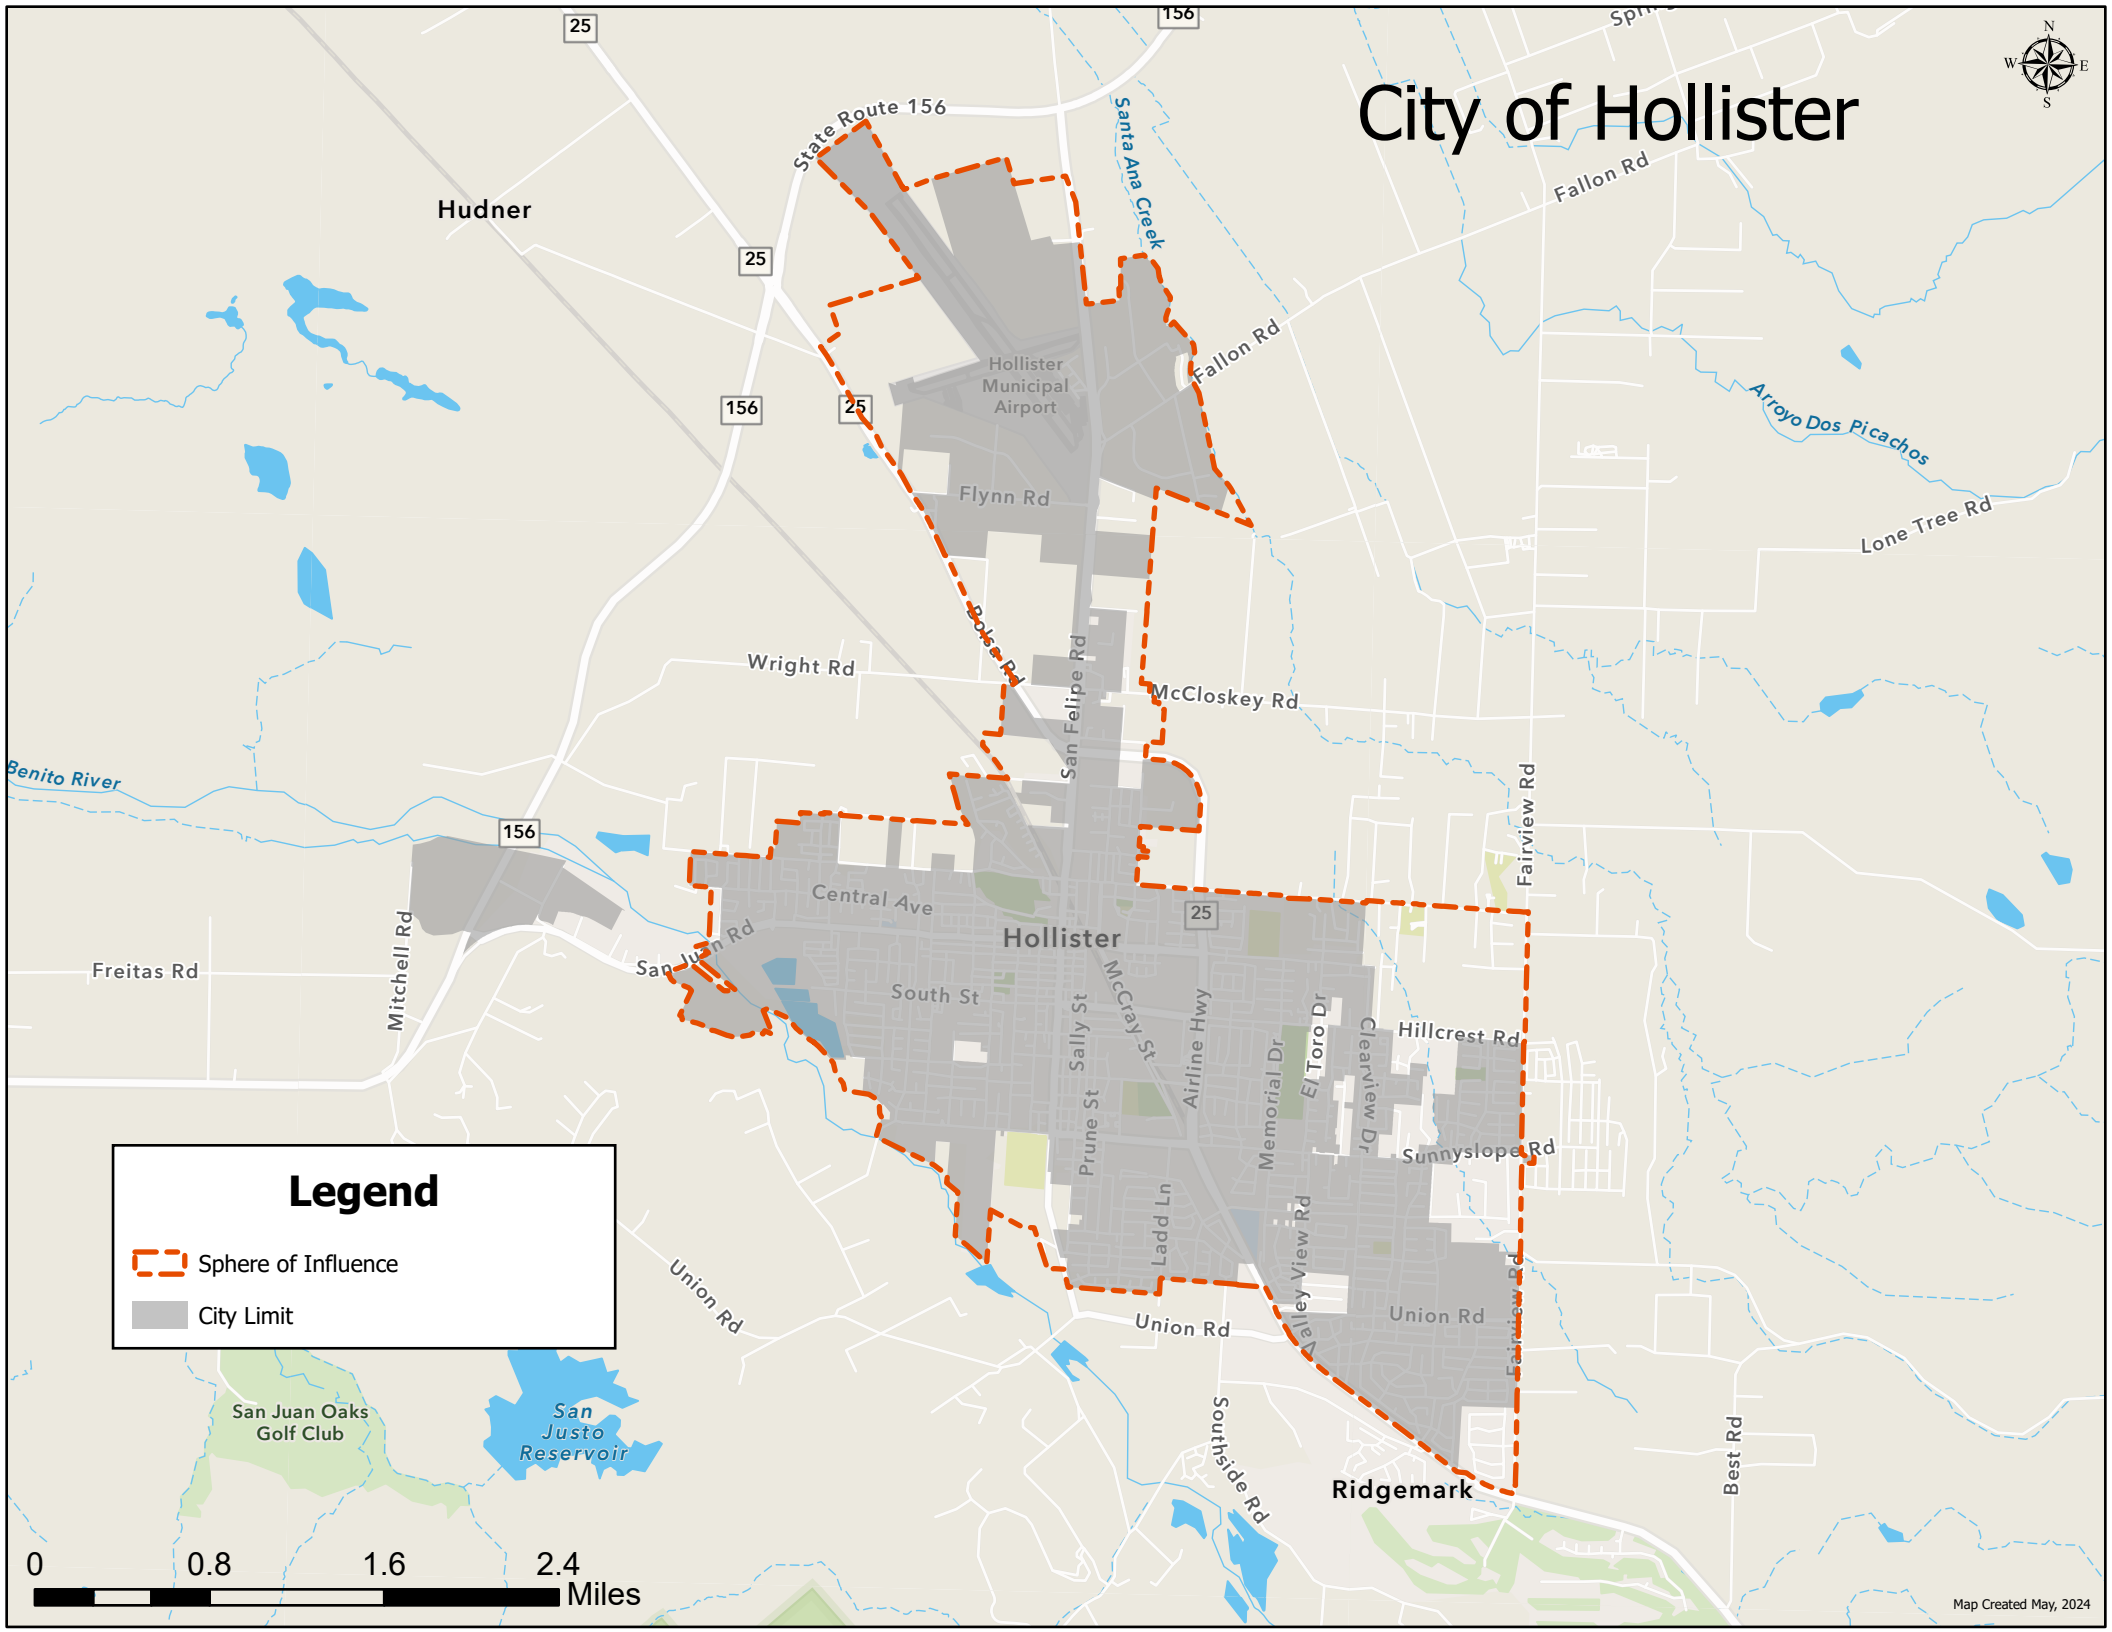

City of Hollister

Legend

-  Sphere of Influence
-  City Limit

0 0.8 1.6 2.4 Miles